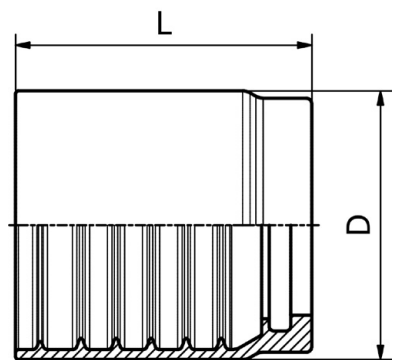

FERRULE

M03300

**NO-SKIVE FERRULE
FOR WIRE BRAID HOSES**

FITTINGS
114

PART. REF.	HOSE BORE			DIMENSIONS mm							
	DN	Dash	inch			D	L				
M03300-03	5	- 3	3/16"			19.2	22.0				
M03300-04	6	- 4	1/4"			20.5	27.5				
M03300-05	8	- 5	5/16"			22.8	28.5				
M03300-06	10	- 6	3/8"			25.0	30.0				
M03300-08	12	- 8	1/2"			28.0	33.0				

FERRULE

M03400/M03450

**NO-SKIVE FERRULE
FOR WIRE BRAID HOSES**

PART. REF.	HOSE BORE			DIMENSIONS mm							
	DN	Dash	inch			D	L				
M03400-03	5	- 3	3/16"			21.0	23.0				
M03400-04	6	- 4	1/4"			23.0	30.1				
M03400-05	8	- 5	5/16"			24.0	30.0				
M03400-06	10	- 6	3/8"			26.0	31.1				
M03400-08	12	- 8	1/2"			29.0	34.0				
M03450-08	12	- 8	1/2"			30.3	31.0				
M03400-10	16	- 10	5/8"			33.0	37.0				
M03400-12	19	- 12	3/4"			37.0	42.0				
M03400-16	25	- 16	1"			46.0	50.7				
M03400-20	31	- 20	1.1/4"			59.0	57.2				
M03400-24	38	- 24	1.1/2"			67.0	64.8				
M03400-32	51	- 32	2"			80.0	68.3				
M03400-38	60	- 38	2.3/8"			82.5	69.0				
M03400-40	63	- 40	2.1/2"			88.2	68.8				
M03400-48	76	- 48	3"			103.0	75.0				
M03400-56	89	- 56	3.1/2"			123.4	91.0				
M03400-64	102	- 64	4"			131.0	93.0				